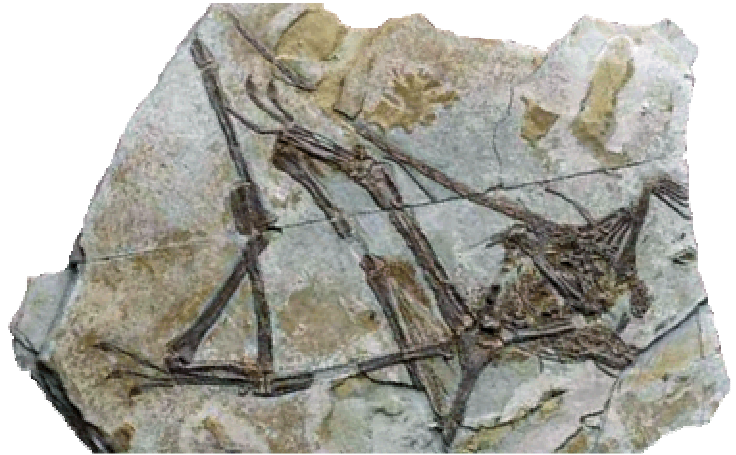

The Pterosaur Database

Changchengopterus pani

A rhamphorhynchoid pterosaur found in Qinglong County, Hebei Province in the Tiaojishan Formation. This pterosaur shares characteristics of the species *Dorygnathus*.

Lü, J. **2009**. A new non-pterodactyloid pterosaur from Qinglong County, Hebei Province of China. *Acta Geologica Sinica* (English Edition), **83**(2): 189-199.