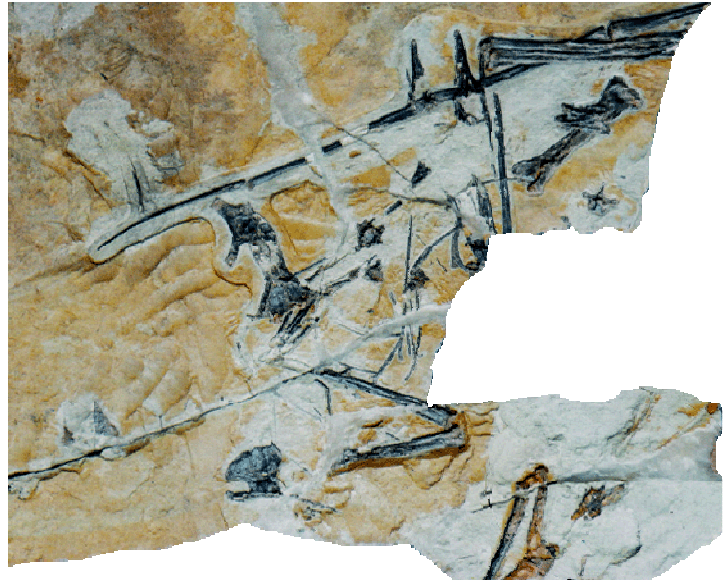

### Archaeoistiodactylus linglonglaensis

Partial specimen of a primitive Istiodactylid pterosaur from the Middle Jurassic Tiaojishan formation, Linglongta, Jianchang, Liaoning Province, China.

**Holotype:** JPM04-0008

Jehol Paleontological Museum,  
Chengde, Hebei Province, China.

Lu J. and Fucha X., 2011, A new pterosaur(Pterosauria) from the middle Jurassic Tiaojishan Formation of western Liaoning,China. *Global Geology*,13(3/4):113-118